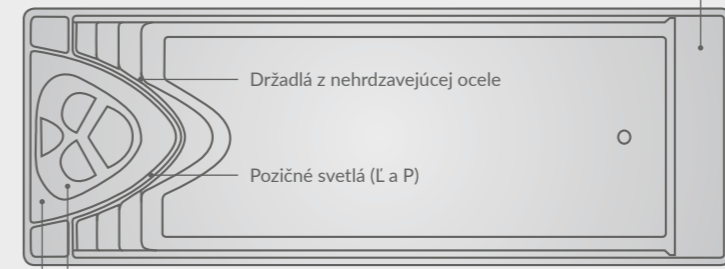

YACHT POOL

Integrovaná vírivka pre dvoch (s 33 masážnymi dýzami)

Jedinečná jachtárska
flex-teak podlaha

Priestor pre Rollo prekrytie
alebo masážne dýzy

- Vírivá vaňa pre dvoch (s 33 masážnymi tryskami)
- Teakové drevo - Kryt
- Nerezová oceľ - Ušlachtené zábradlie
- LED - Osvetlenie